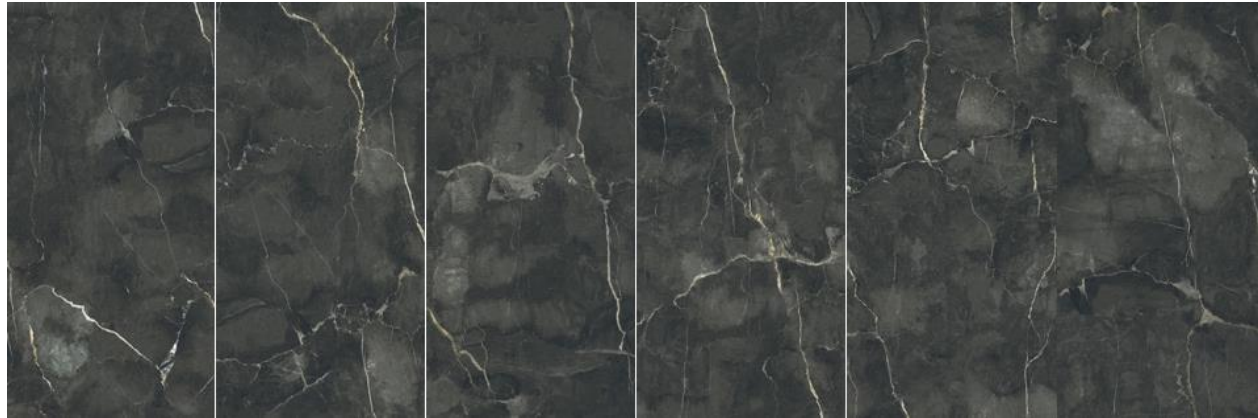

GRAY INK

Y157J281P | 750x1500mm 6 patterns / Polished Finish
Y90J281P | 900x900mm 7 patterns / Polished Finish