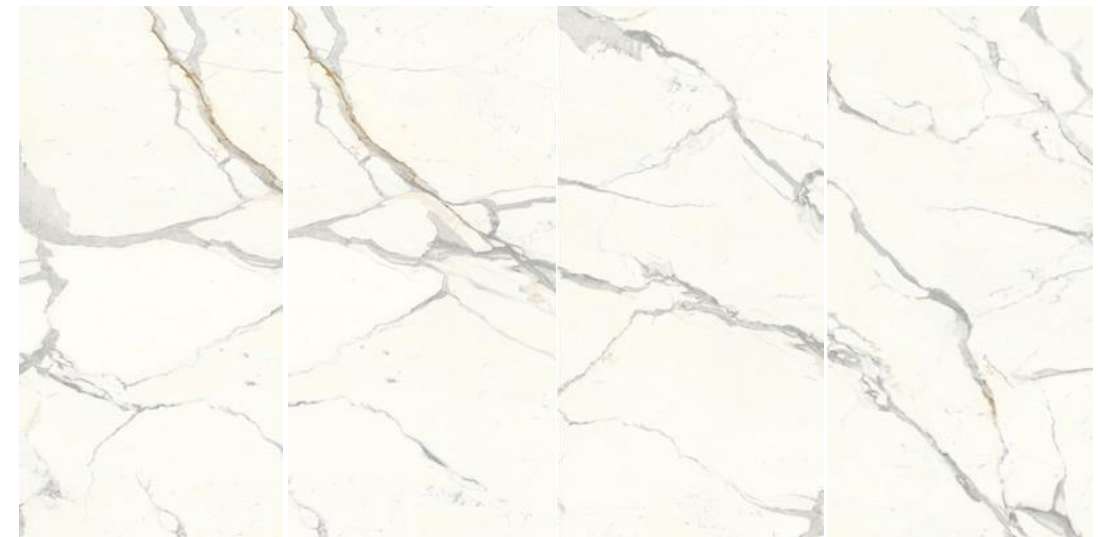

CARRARA WHITE

Y189J200P | 900x1800mm 4 patterns / Polished Finish