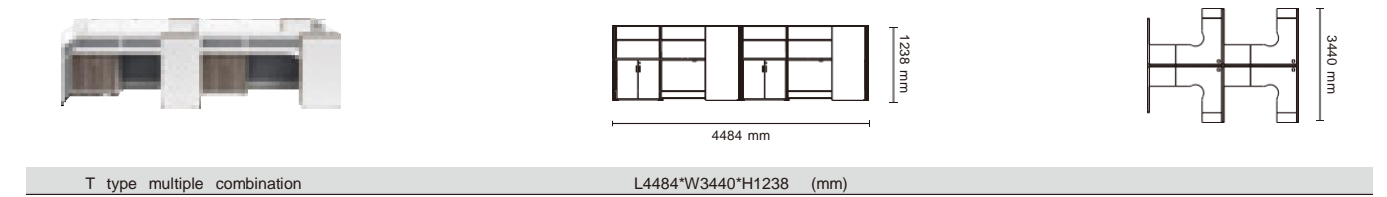

SPECIFICATION