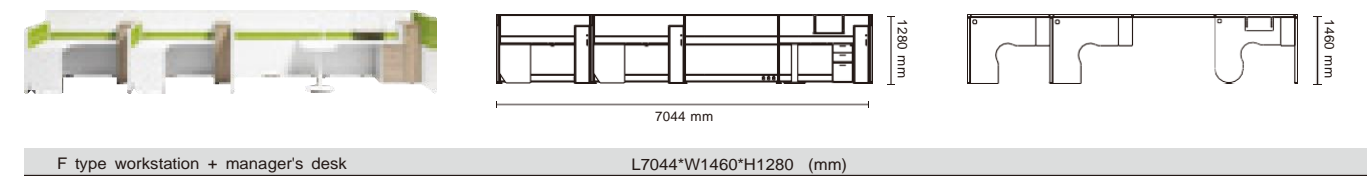

SPECIFICATION