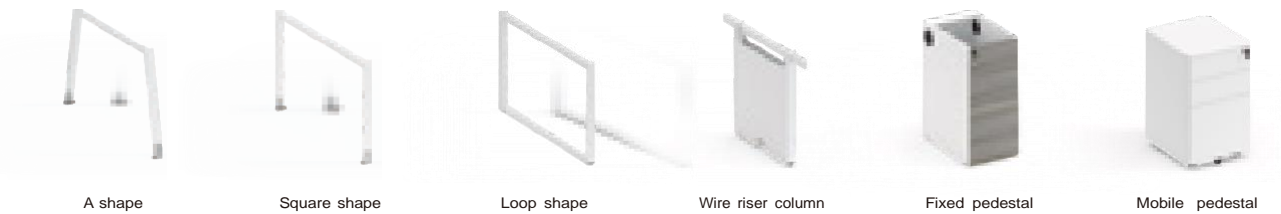

ACCESSORIES