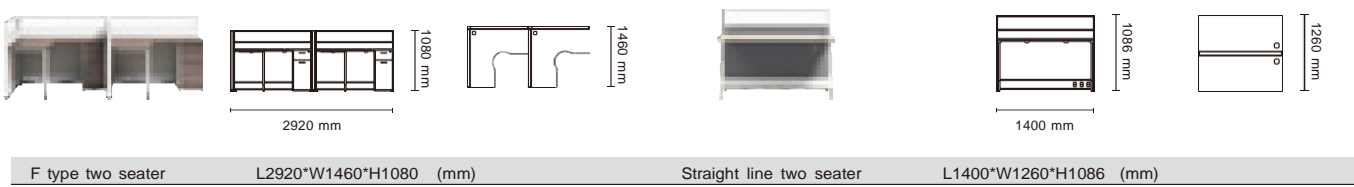

SPECIFICATION