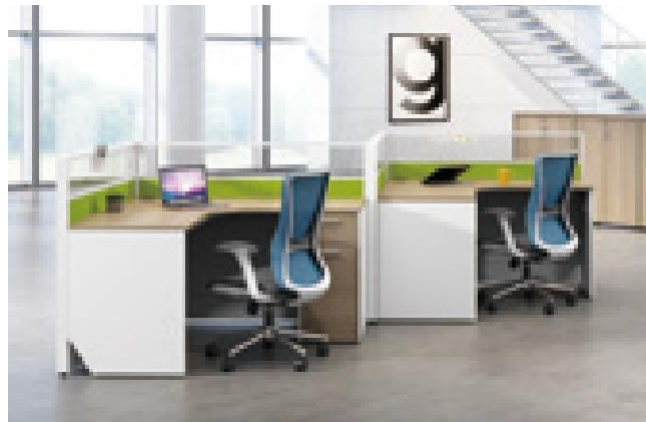

Thick&Thin

Simple style follows simple geometry.
Bright lines and stitched multiple material and modules.
Overall configurations offer perfect functions,
humanized office needs, and unlimited office space.