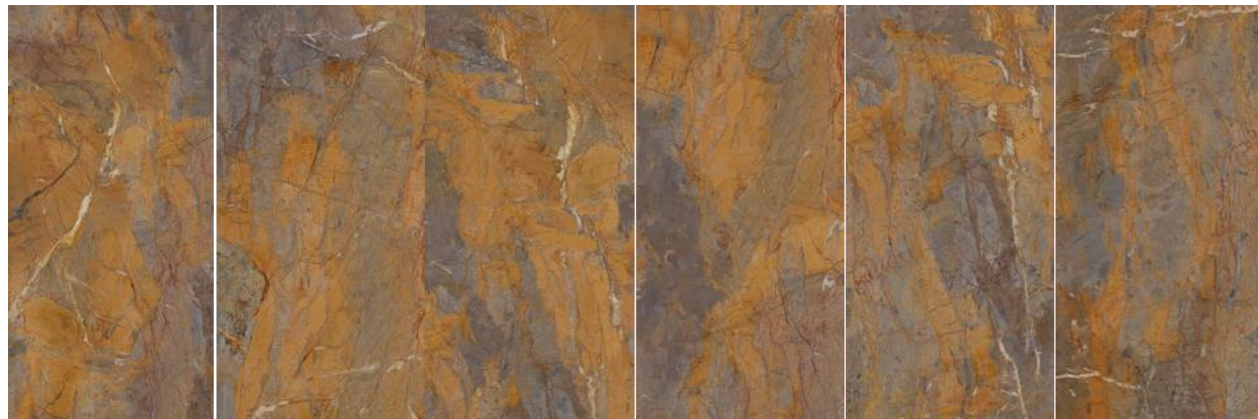

SUPREME MONIKA

C189J516P | 900x1800mm 6 patterns / Polished Finish

C90J516P | 900x900mm 6 patterns / Polished Finish