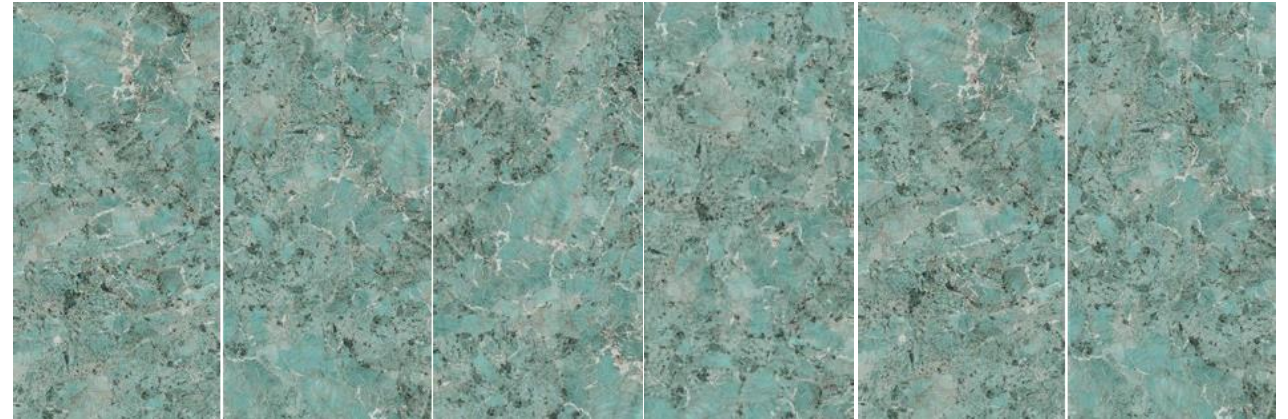

SUPREME RAIN GREEN FLOWER

C189J517P | 900x1800mm 4 patterns / Polished Finish

C90J517P | 900x900mm 6 patterns / Polished Finish