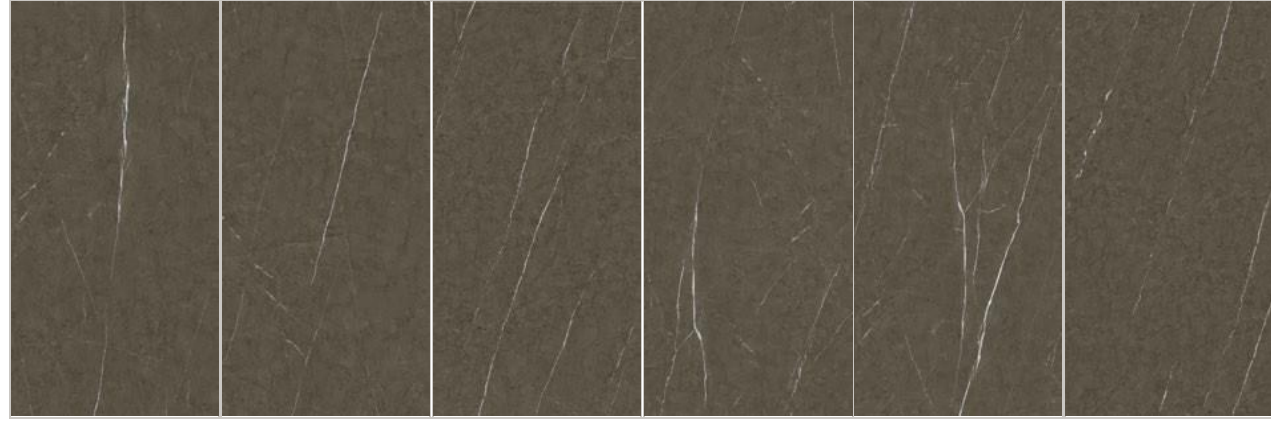

SUPREME BULGARI (POLAR BROWN)

C121J98P | 600x1200mm 8 patterns / Polished Finish / Multi Body