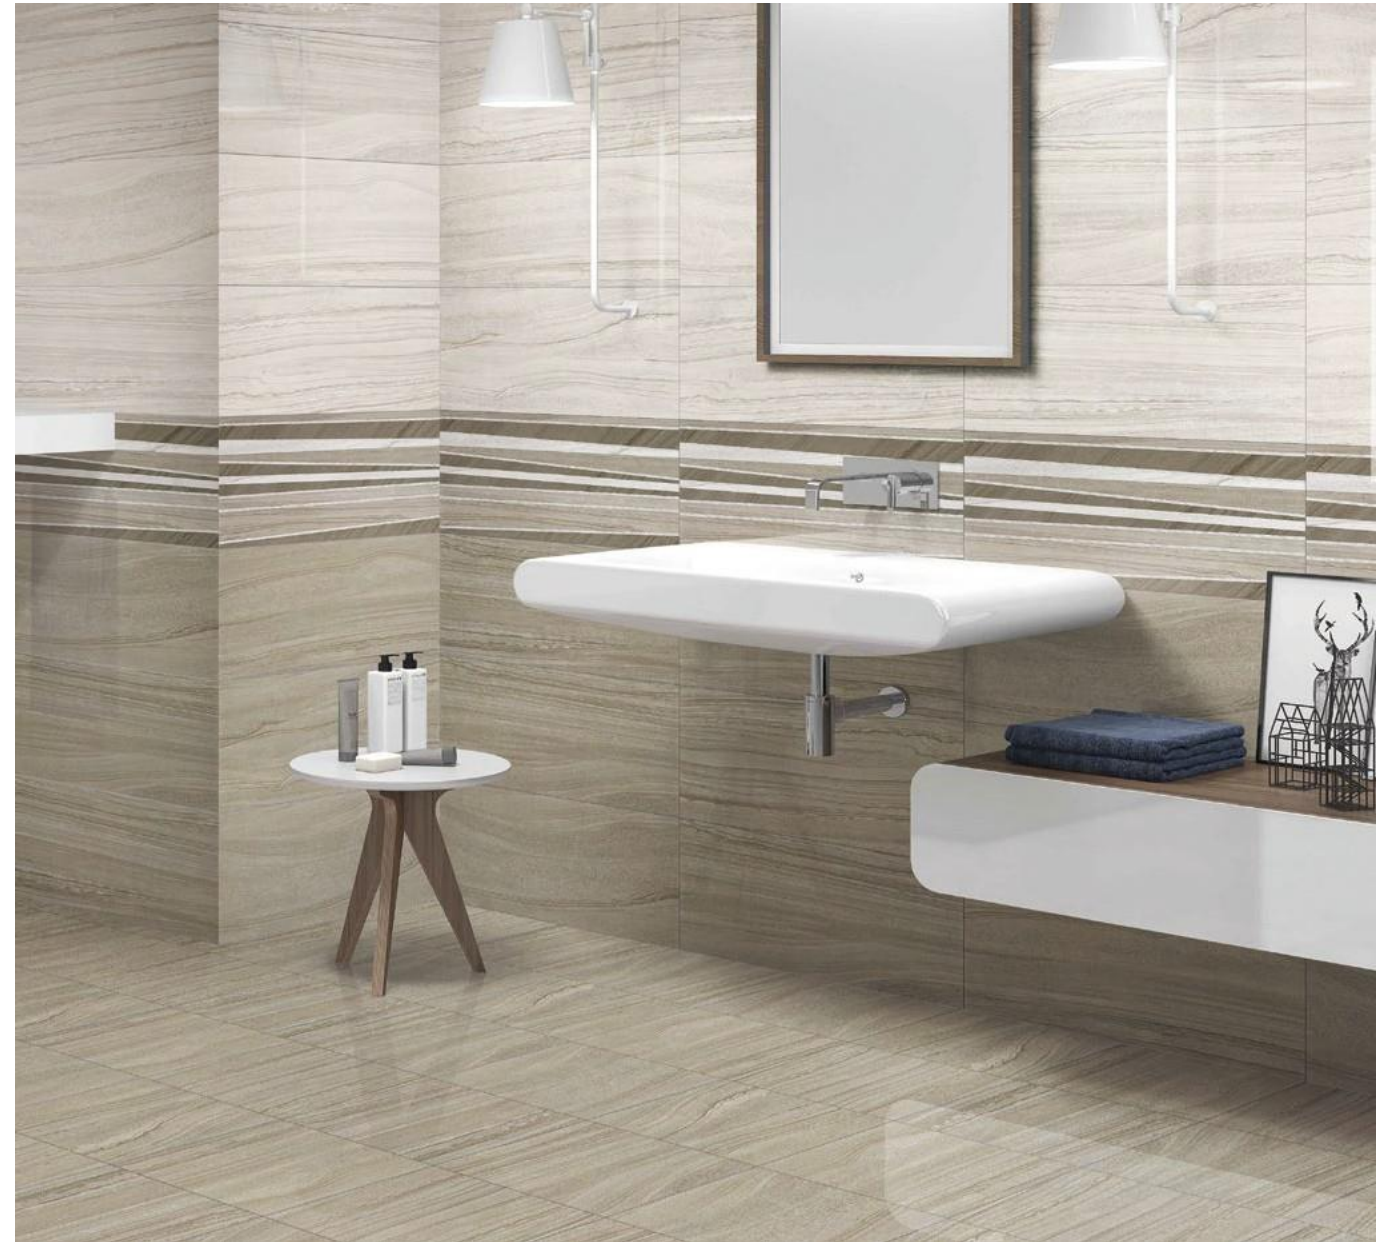

APPLIED BY: 63547T ➤

APPLICATION: LIVING ROOM/ DINING ROOM/KITCHEN/TOILET ETC

APPLIED BY: 84566T ▼

APPLICATION: HIGH-END HOME DECORATION/VILLAS/HOTELS AND OTHER INTERIOR AND EXTERIOR FLOORS

INTERIOR WALL TILES