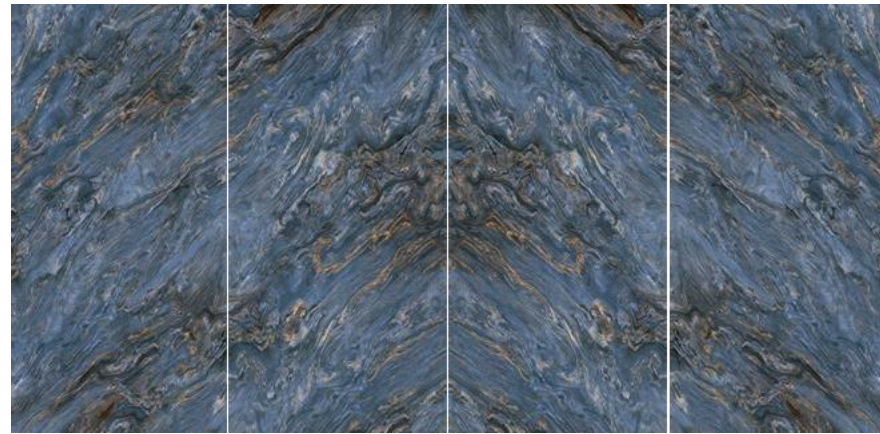

◀ **APPLIED BY: C189J308P**

APPLICATION: HIGH-END HOME DECORATION/VILLAS/HOTELS
AND OTHER INTERIOR AND EXTERIOR FLOORS

IN EXTREMELY GOOD FORTUNE

C189J308PABCD | 900x1800mm 4 pcs interconnected grain / Polished Finish
C90J308P | 900x900mm 4 patterns / Polished Finish