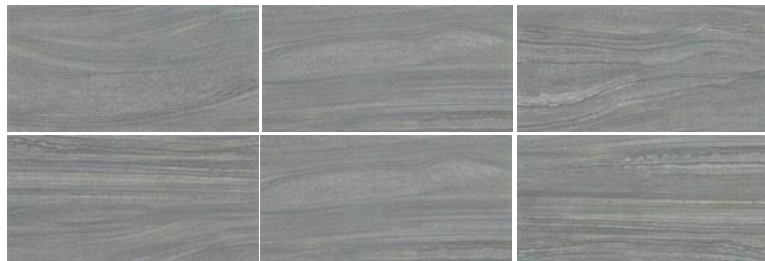

63648T 300x600mm