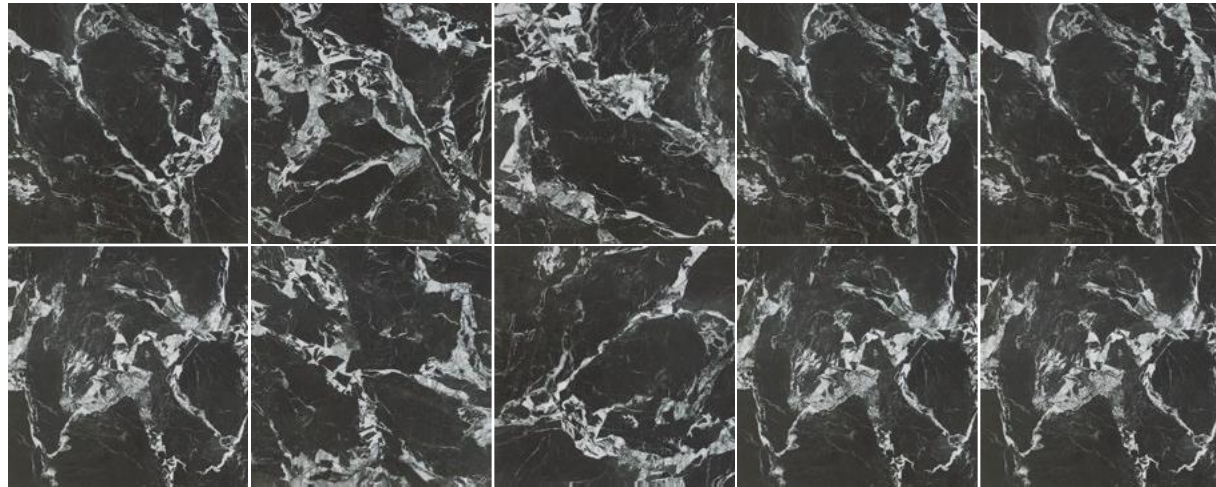

SUPREME MYTHOS BLACK

C90J526P | 900x900mm 6 patterns / Polished Finish