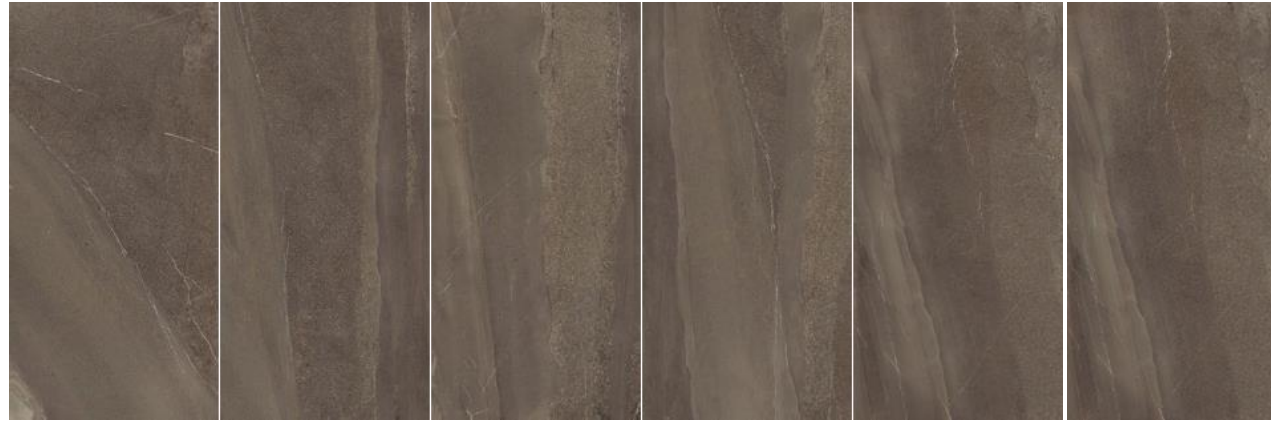

SUPREME SANDSTONE IN SHALLOW RIVER BROWN

CD157J286P | 750x1500mm 5 patterns / Lappato Finish