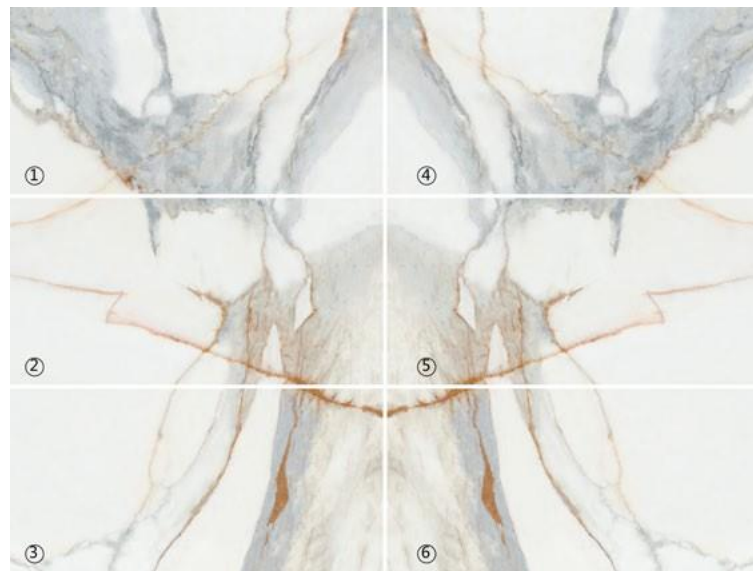

SUPREME GEOGRAPHICAL ROCK BLACK

C189J312PABCD | 900x1800mm 4 pcs interconnected grain / Polished Finish
C189J312P | 900x1800mm 4 patterns / Polished Finish

BUTTERFLY SPLENDOR

C189J313P- 4.5.6...12 | 900x1800mm 12 pcs interconnected grain / Polished Finish / Polished Finish