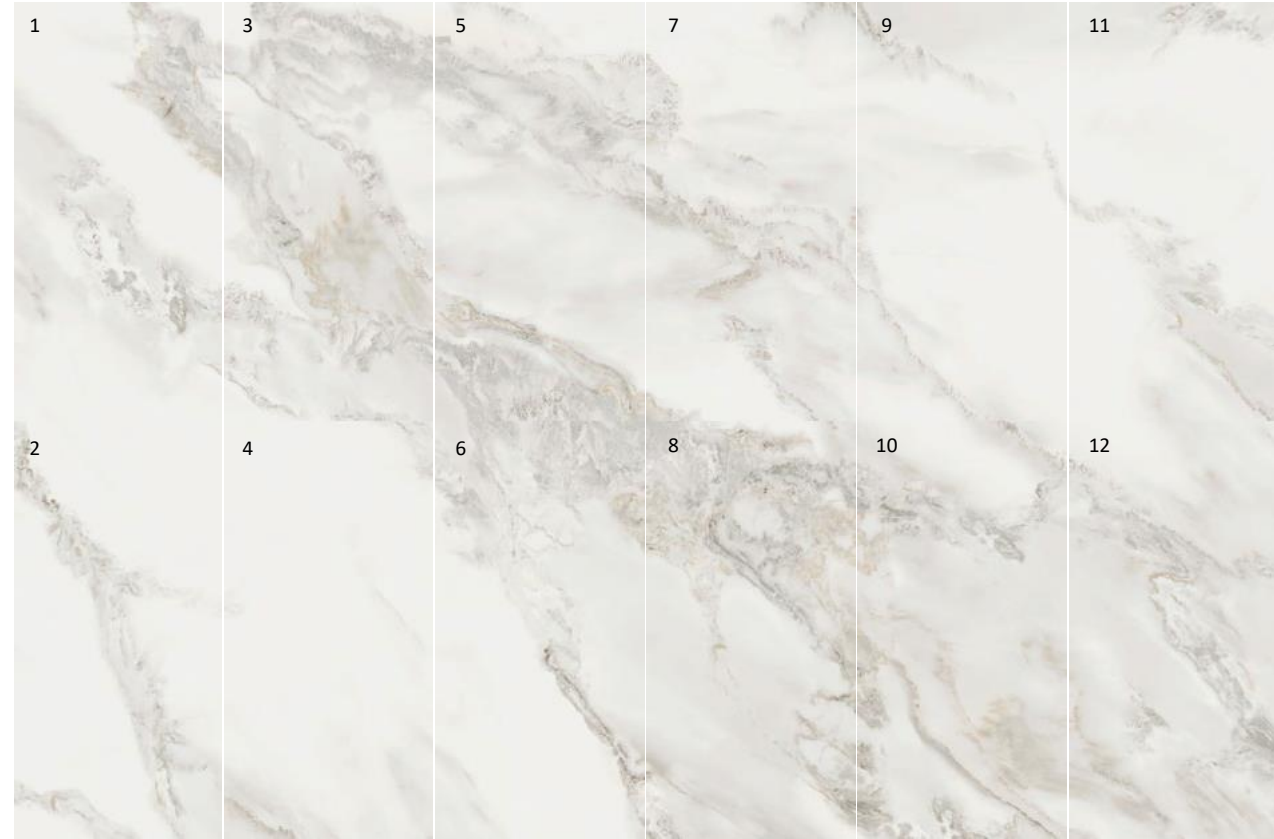

SNOW MOUNTAIN SILVER FOX GREY

C157J519P-1.2.3...8 | 750x1500mm 8 pcs interconnected grain / Polished Finish / Polished Finish

1	3	5	7
2	4	6	8

INK-PAINTING SKY

C157J509P-1.2.3...12 | 750x1500mm 12 pcs interconnected grain / Polished Finish