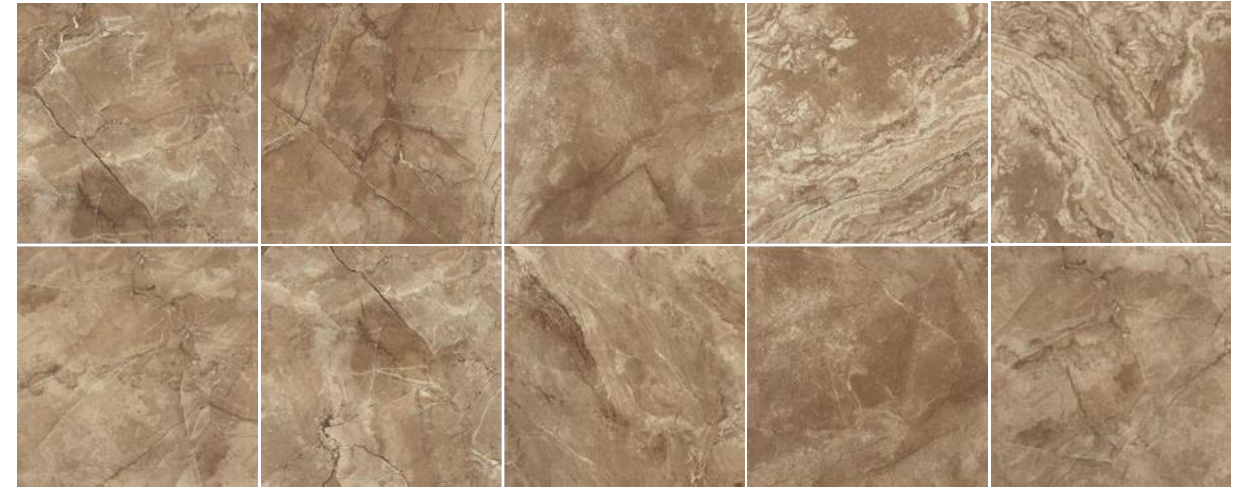

SUPREME MIJAS (BEIGE)

C90J288P | 900x900mm 12 patterns / Polished Finish

SUPREME MYTHOS BLACK

C90J526P | 900x900mm 6 patterns / Polished Finish

SUPREME MOCHA BROWN

CB90J166P | 900x900mm 12 patterns / Polished Finish
CM90J166 | 900x900mm 12 patterns / Bush hummered Abujardado Matt Finish