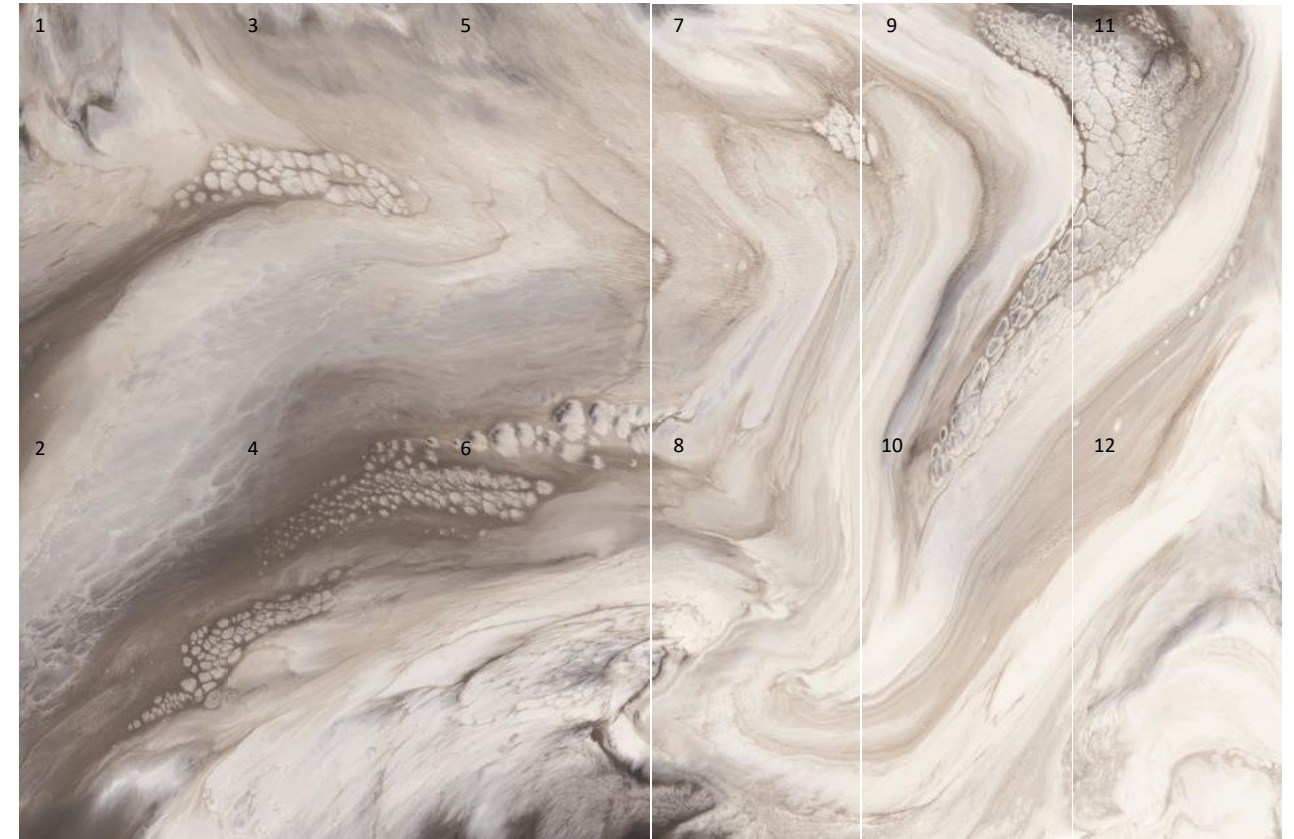

WATER ELEMENT AGE BROWN

C157J386P-1.2.3...12 | 750x1500mm 12 pcs interconnected grain / Polished Finish

1	3	5	7	9	11
2	4	6	8	10	12