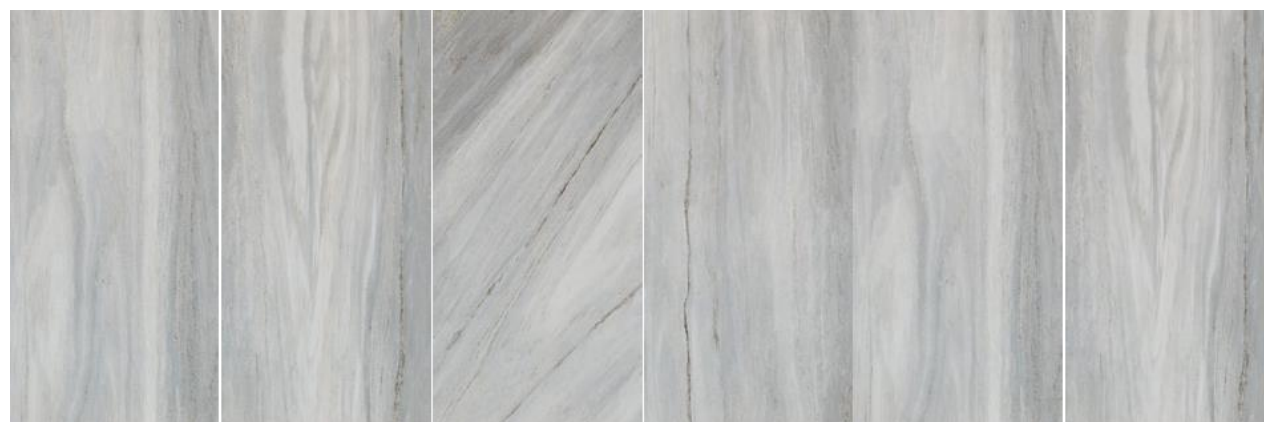

SUPREME GOLDEN SAND

C121J271P | 600x1200mm 4 patterns / Polished Finish
C121J271 | 600x1200mm 4 patterns / Matt Finish