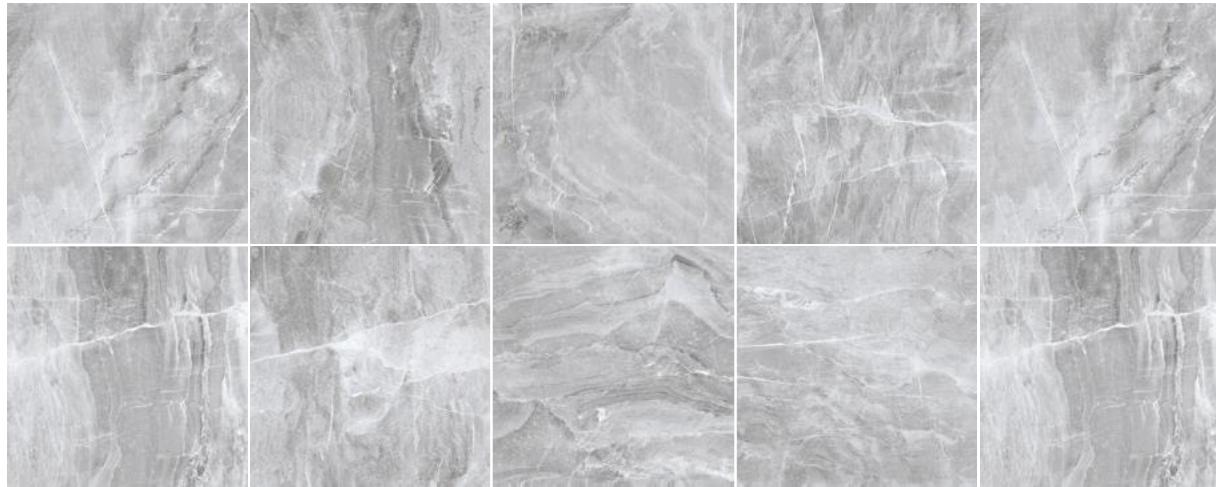

SUPREME PERSIAN ASH

C90J310P | 900x900mm 8 patterns / Polished Finish