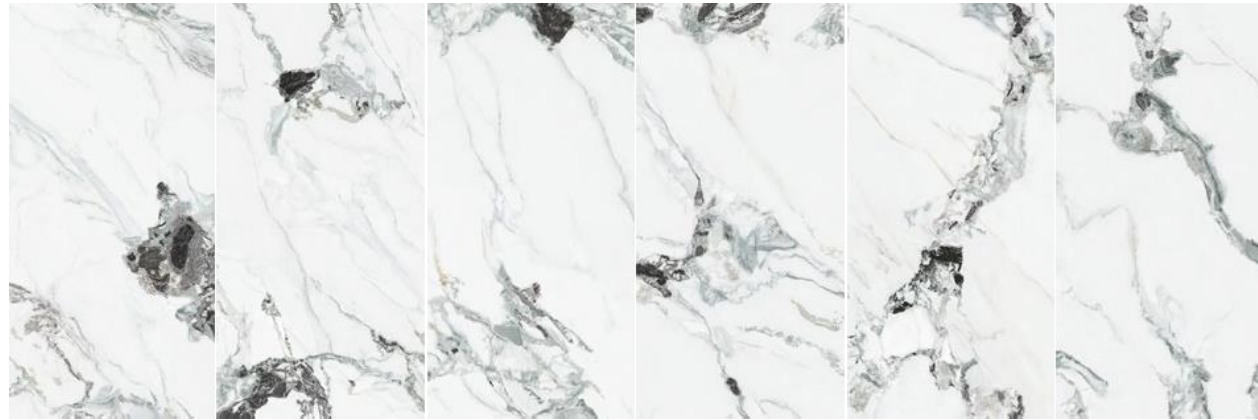

TRACES IN THE SNOWY FOREST

C157J520P | 750x1500mm 6 patterns / Polished Finish