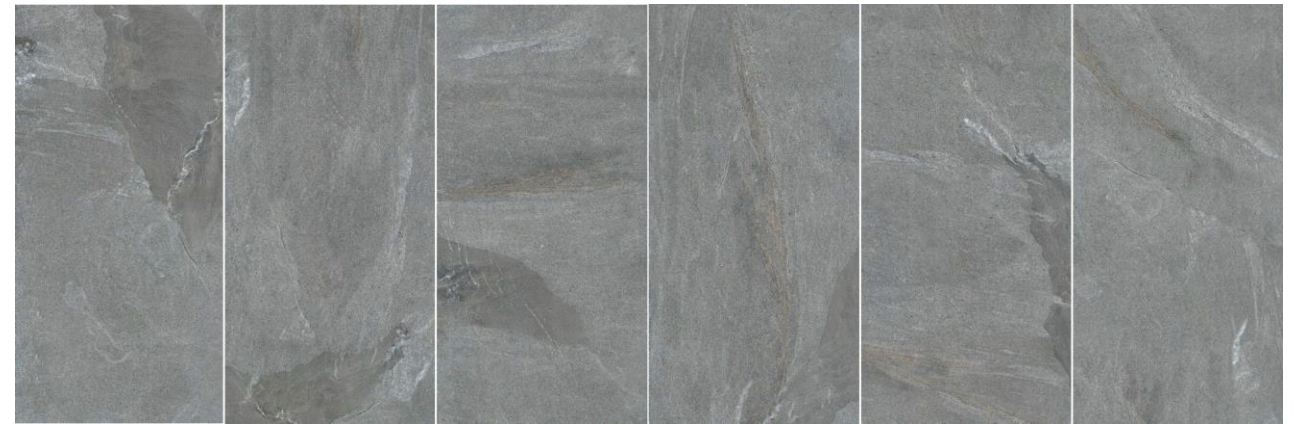

WELSH SANDSTONE DARK GREY

VD126J890P | 600x1200mm 6 PATTERNS / DRY GRANULAR FULL POLISHED
VD90J890P | 900x900mm 6 PATTERNS / DRY GRANULAR FULL POLISHED
V66J890 | 600x600mm 8 PATTERNS / MATT FINISH