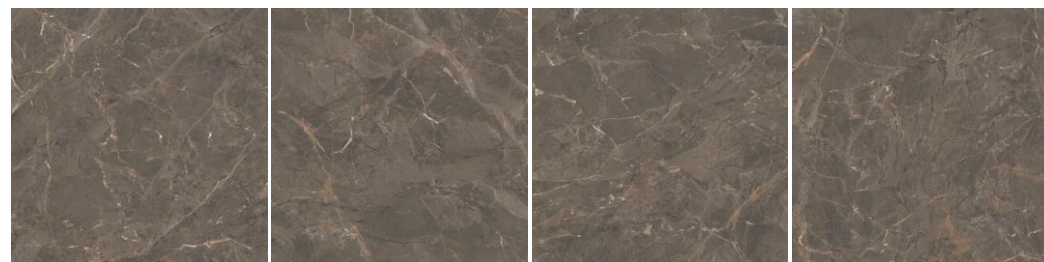

CYPRESS JAS ASH

VT86J985P | 800x800mm 6 PATTERNS / POLISHED FINISH / MULTI BODY

ICELAND WHITE

VT86J979P | 800x800mm 6 PATTERNS / POLISHED FINISH / MULTI BODY

VENICE BROWN

V86J986P | 800x800mm 6 PATTERNS / POLISHED FINISH