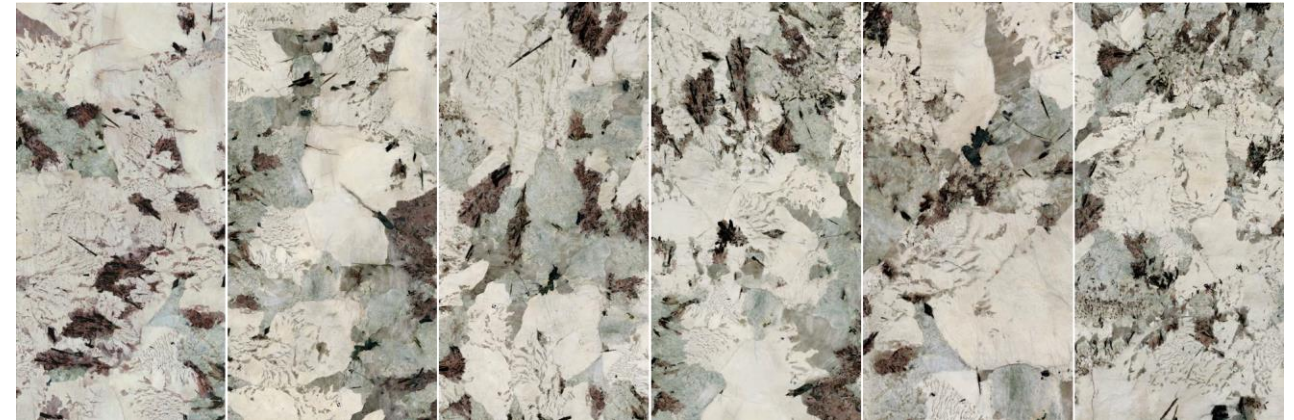

V189J960P | 900x1800mm 6 PATTERNS / POLISHED FINISH