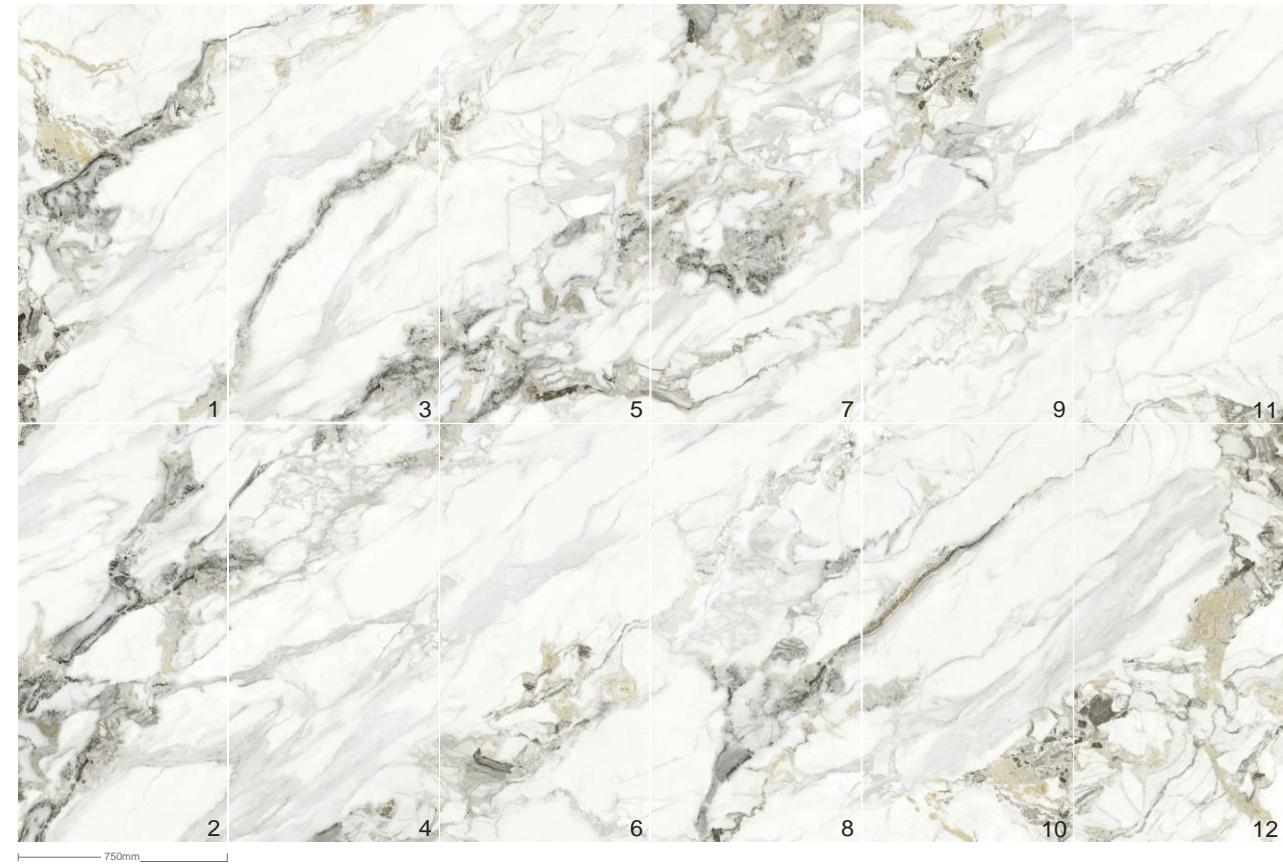

CALACATTA FANTASIA

V157J950P-1.2.3.....12 | 750x1500mm 12 PCS INTERCONNECTED GRAIN / POLISHED FINISH