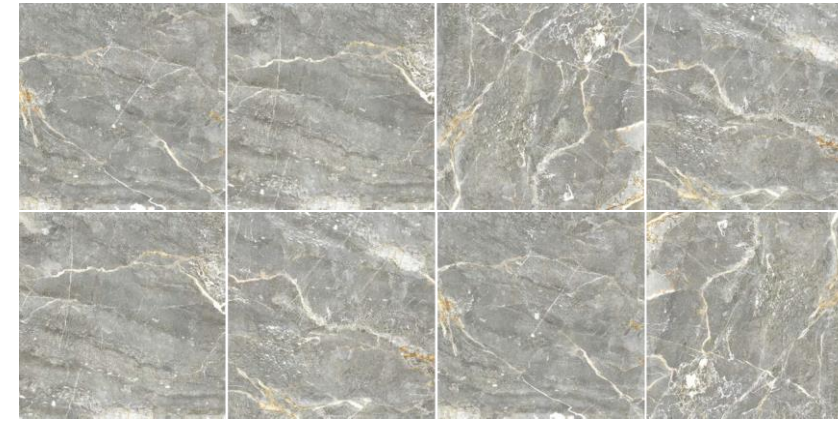

CASHI ASH LIGHT GREY

V90J842P
900x900mm
4 PATTERNS
POLISHED FINISH