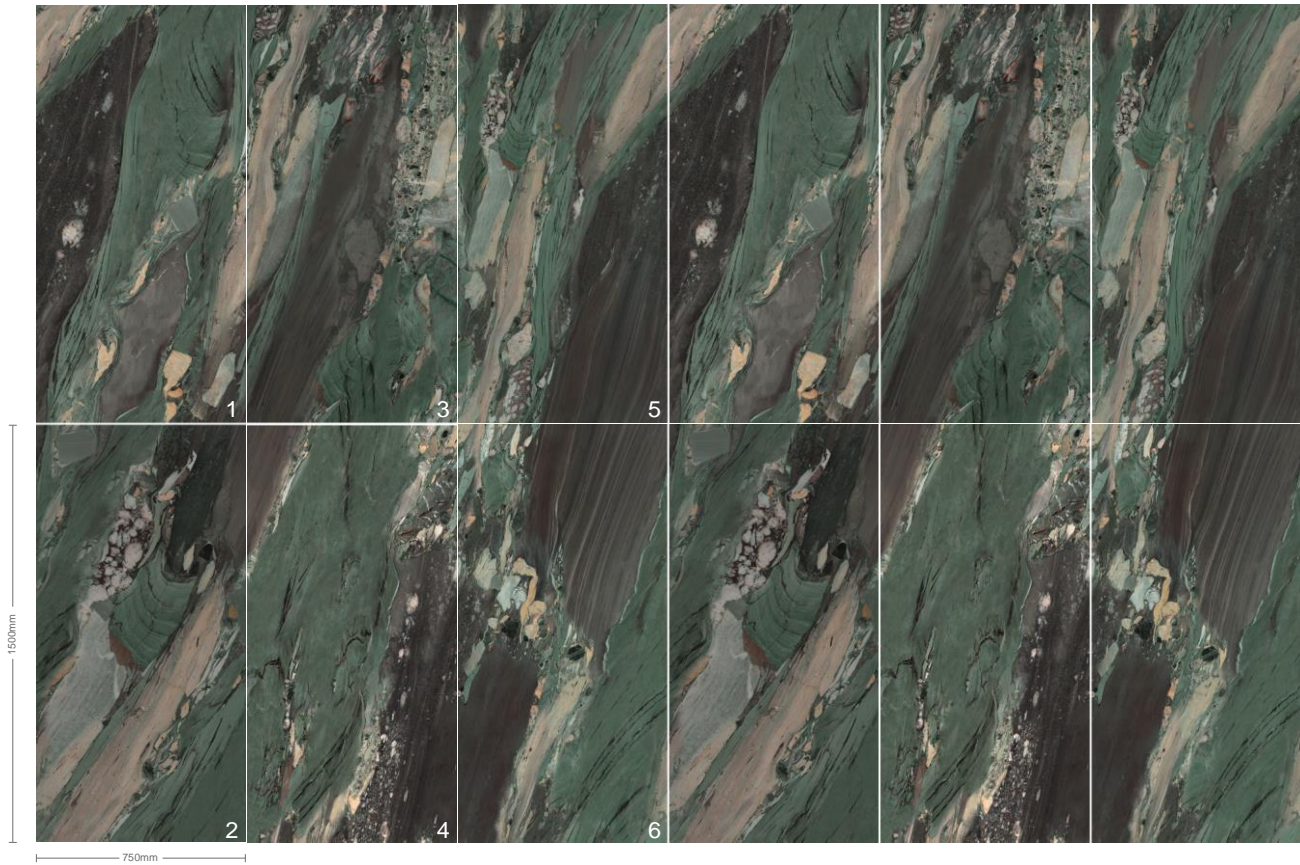

DA VINCI

V157J990P-1.2.3.....6 | 750x1500mm 6 PCS INTERCONNECTED GRAIN / POLISHED FINISH