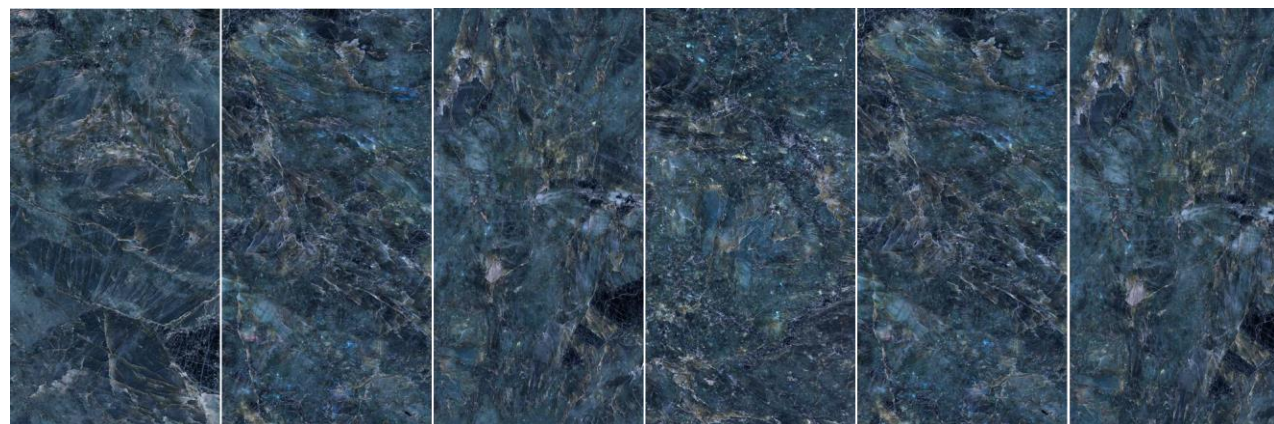

JEWELRY BLUE

V189J959P | 900x1800mm 4 PATTERNS / POLISHED FINISH