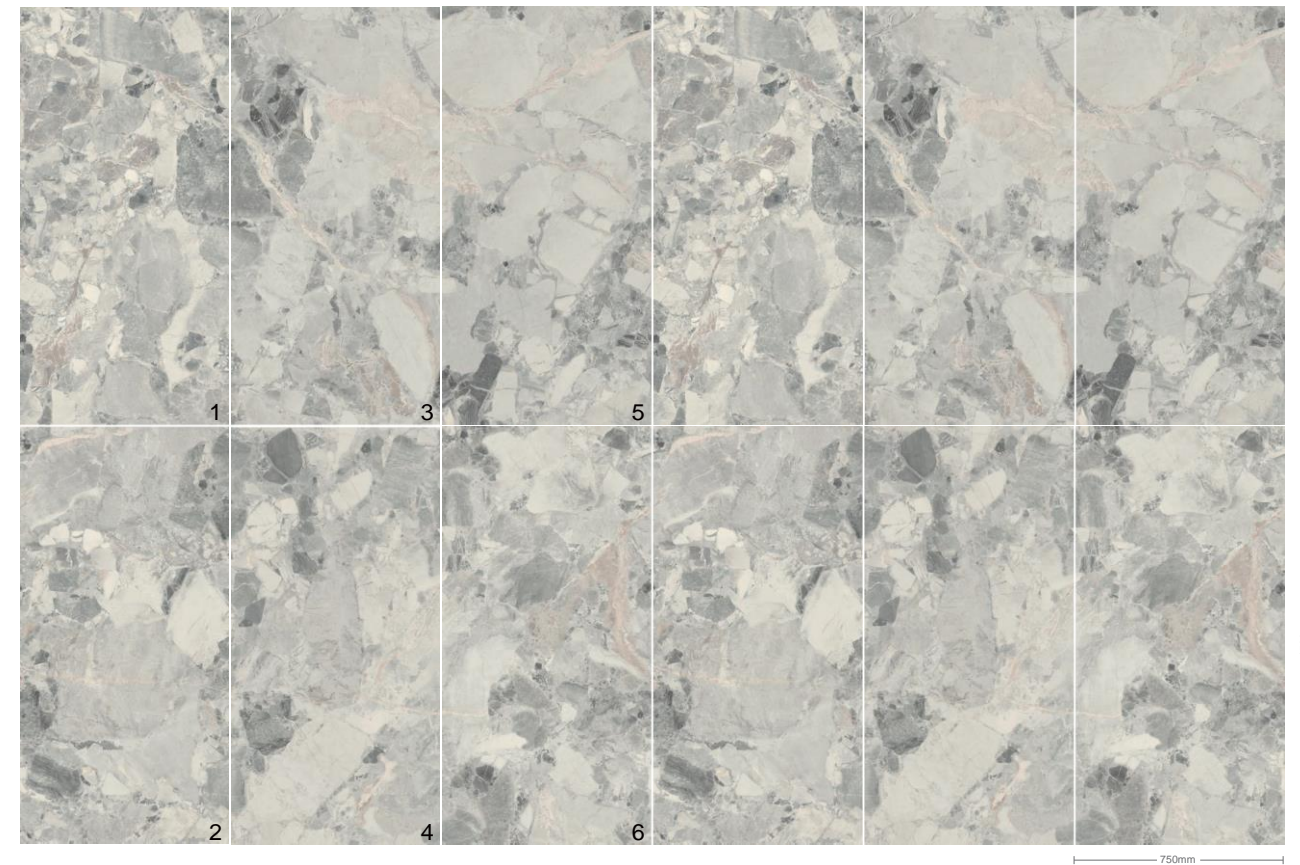

IMPRESSION OF MONACO

V157J991P-1.2.3.....6 | 750x1500mm 6 PCS INTERCONNECTED GRAIN / POLISHED FINISH